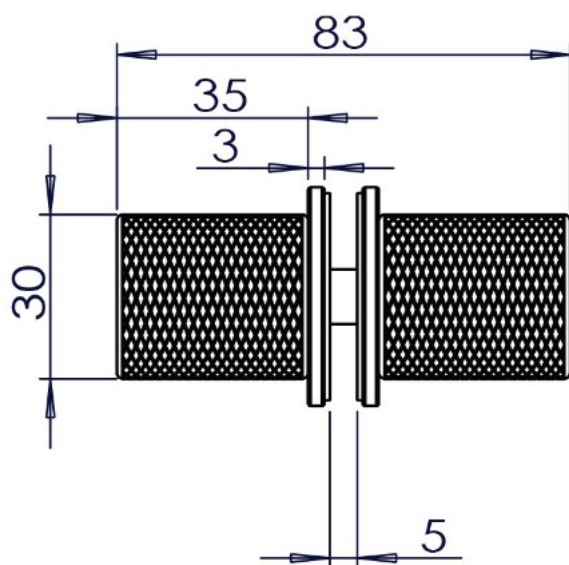

PRODUCT SHEET

Description:

Brass Door Knob "Turin Double" ø30mm, Polished Brass, 6-12mm Glass Thickness, Drill Hole ø14 mm

Item number:

15.24.029-8

Units	Box	Carton	HS Code	Barcode
Pair	1	10	8302415000	 5704866519892